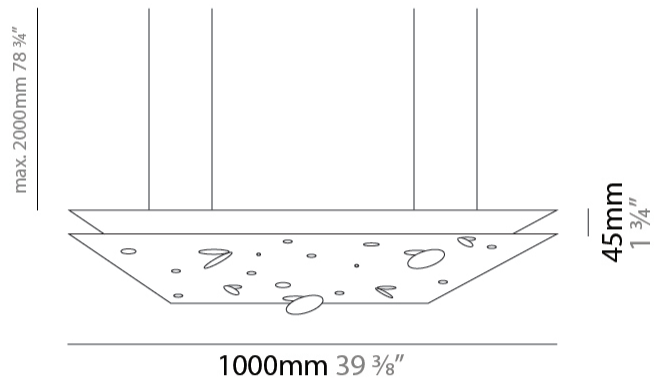

BUCHI HORIZONTAL SUSPENSION

D131599-

base number _____
Finish _____
Options _____

1. To build a product code in our configurator select the specify button on the base model # product page
2. To build a manual product code on this datasheet choose from the options listed below in blue font and add the suffix to the base model #

GENERAL

Series: Buchi
Subseries: Buchi Horizontal
Partner: Knikerboker
Division: Design
Installation: Suspension
Product Type: Pendant
Mounting Location: Ceiling
Light Distribution: Indirect

PHYSICAL

Shape: Abstract
Length (mm): 1000
Length (in): 39 3/8"
Width (mm): 400
Width (in): 15 3/4"
Height (mm): 45
Height (in): 1 3/4"
Max. Overall Height (mm): 2045
Max. Overall Height (in): 80 1/2"
Fixture Finish: [EWH](#) / [EBK](#) / [MAN](#) / [COF](#) / [PRD](#) / [SLF](#) / [GLF](#) / [CLF](#) / [BRL](#)
Fixture Material: Aluminum
Cable Details: 2000mm / 78 3/4" Cable

ELECTRICAL

Lamp Type: LED
Input Wattage (W): 40
Dimming: Non-Dimming / Phase Dimming (120vac Only)
Driver Included: No
Driver Location: Remote
Driver Type: Constant Current - Universal
Driver Class: Class 2
Input Voltage (V): 120 - 277
Constant Current (MA): 500

LED

Color Temperature (°K): 3000
Max. Delivered Lumen (lm): 7800
CRI: >85 CRI
Lamp Life (hrs): 50000

OPTICAL

RATINGS AND CERTIFICATIONS

Certified By: Certified for North American Standards
IP rating: IP20